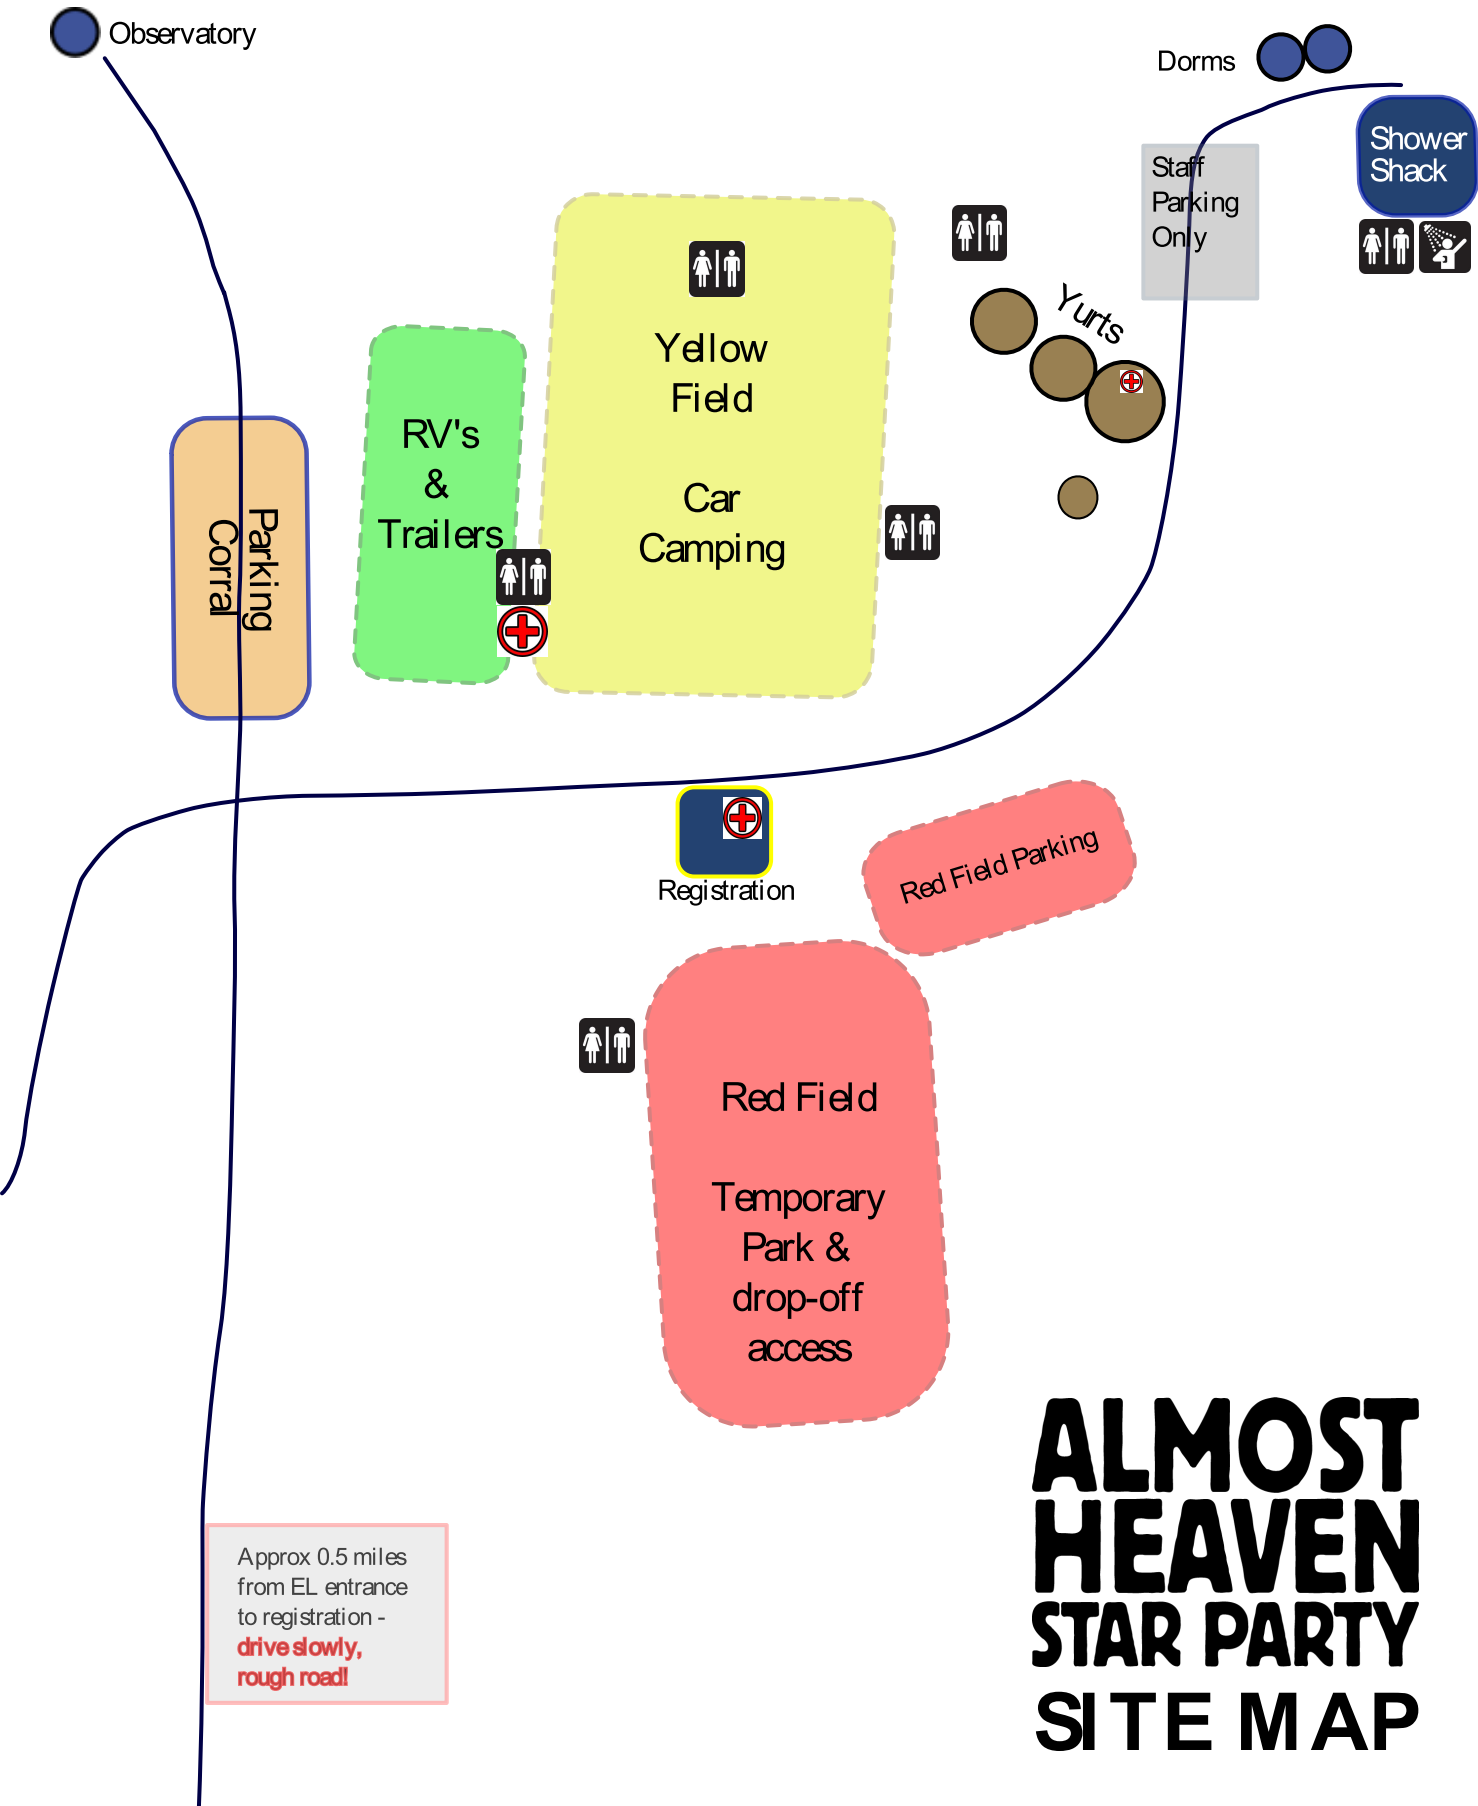

ALMOST HEAVEN STAR PARTY 2024

Approx 0.5 miles from EL entrance to registration - **drive slowly, rough road!**

ALMOST HEAVEN STAR PARTY SITE MAP