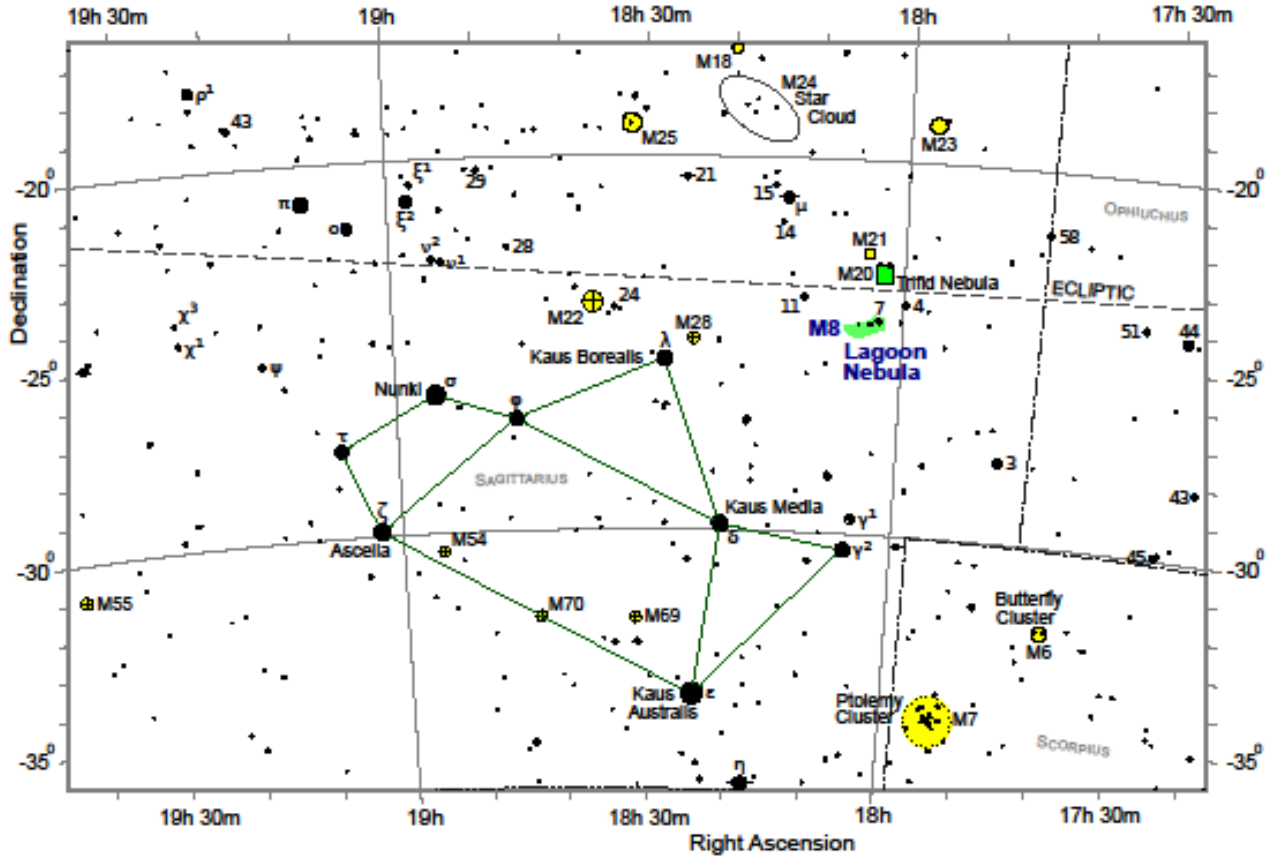

NOVAC/AHSP OBSERVING 201 WORKSHOP

FINDER CHARTS TO USE

ALBERIO COMPONENTS

Albireo - Beta Cygni - β Cyg

BROCCHI'S CLUSTER – THE COATHANGER ASTERISM

LAGOON NEBULA & NEIGHBORS

Messier 8 - M8 - Lagoon Nebula

Messier Finder Chart for M16 Eagle Nebula, M17 Omega Nebula, M18, M23, M24 Star Cloud, M25

Also shown M8 Lagoon Nebula, M9, M20 Trifid Nebula, M21, M22 and M28

star magnitudes	Double star	Variable stars	Open cluster	Globular cluster	Bright nebulae

LAGOON NEBULA ZOOMED

Messier 13 - M13 - Hercules Globular Cluster

M81 GALAXY
(M82 NEARBY,
FAINTER)