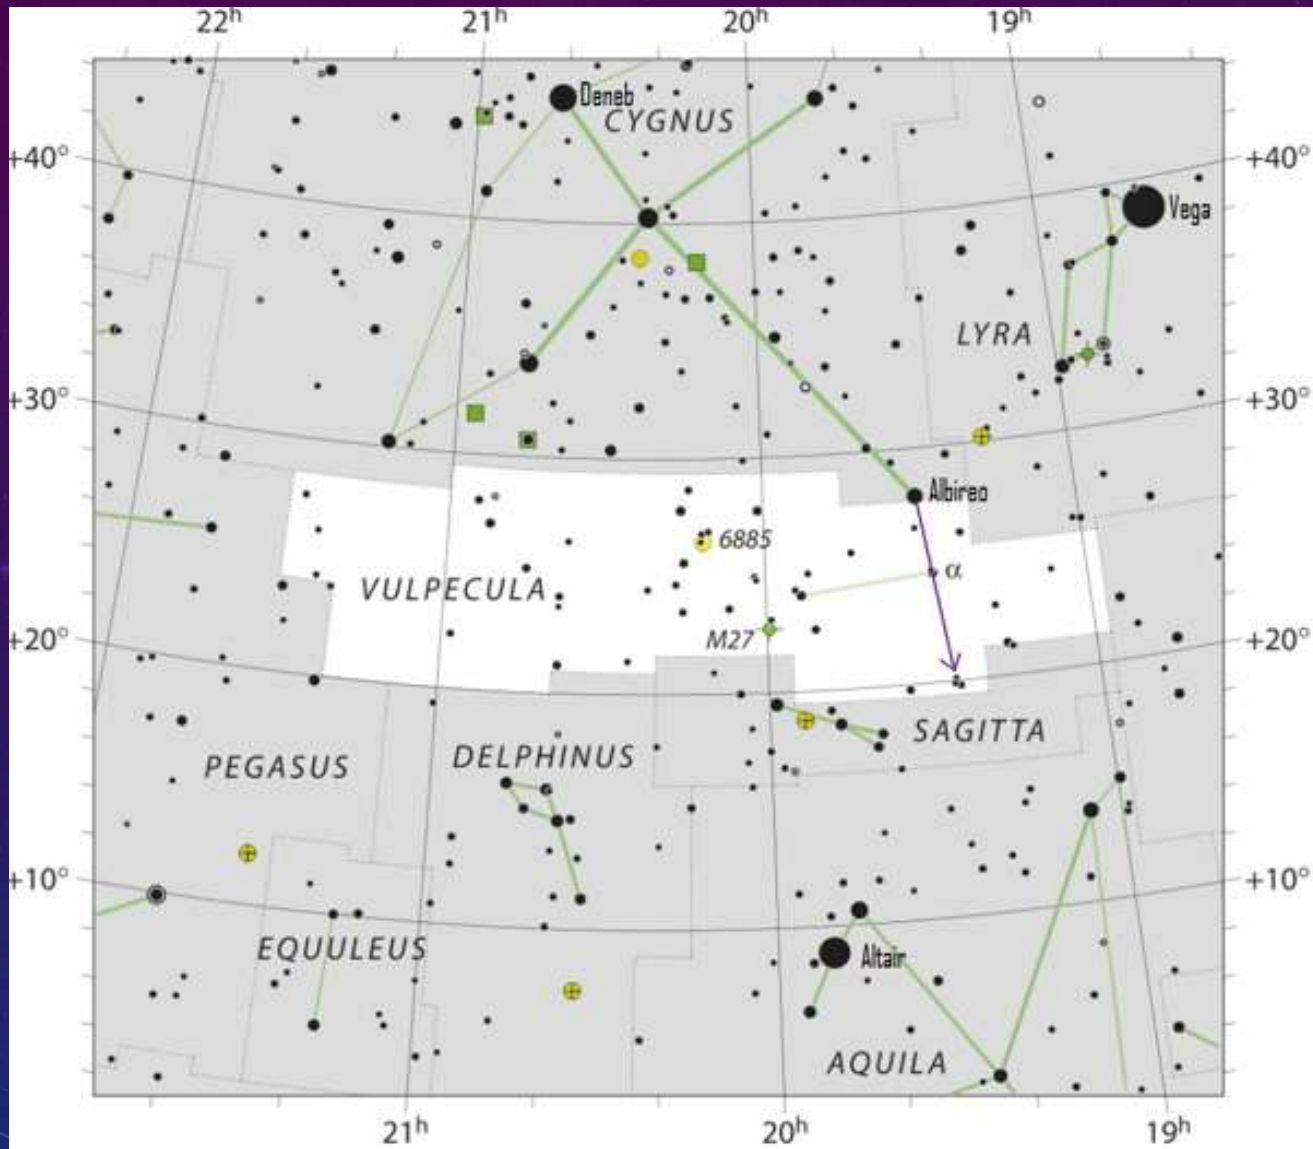

NOVAC/AHSP OBSERVING 201 WORKSHOP

FINDER CHARTS TO USE

ALBERIO COMPONENTS

Albireo - Beta Cygni - β Cyg

BROCCHI'S CLUSTER – THE COATHANGER ASTERISM

LAGOON NEBULA & NEIGHBORS

Messier 8 - M8 - Lagoon Nebula

Messier Finder Chart for M16 Eagle Nebula, M17 Omega Nebula, M18, M23, M24 Star Cloud, M25

Also shown M8 Lagoon Nebula, M9, M20 Trifid Nebula, M21, M22 and M28

star magnitudes	Double star	Variable stars	Open cluster	Globular cluster	Bright nebulae

LAGOON NEBULA ZOOMED

Messier 13 - M13 - Hercules Globular Cluster

M81 GALAXY
(M82 NEARBY,
FAINTER)