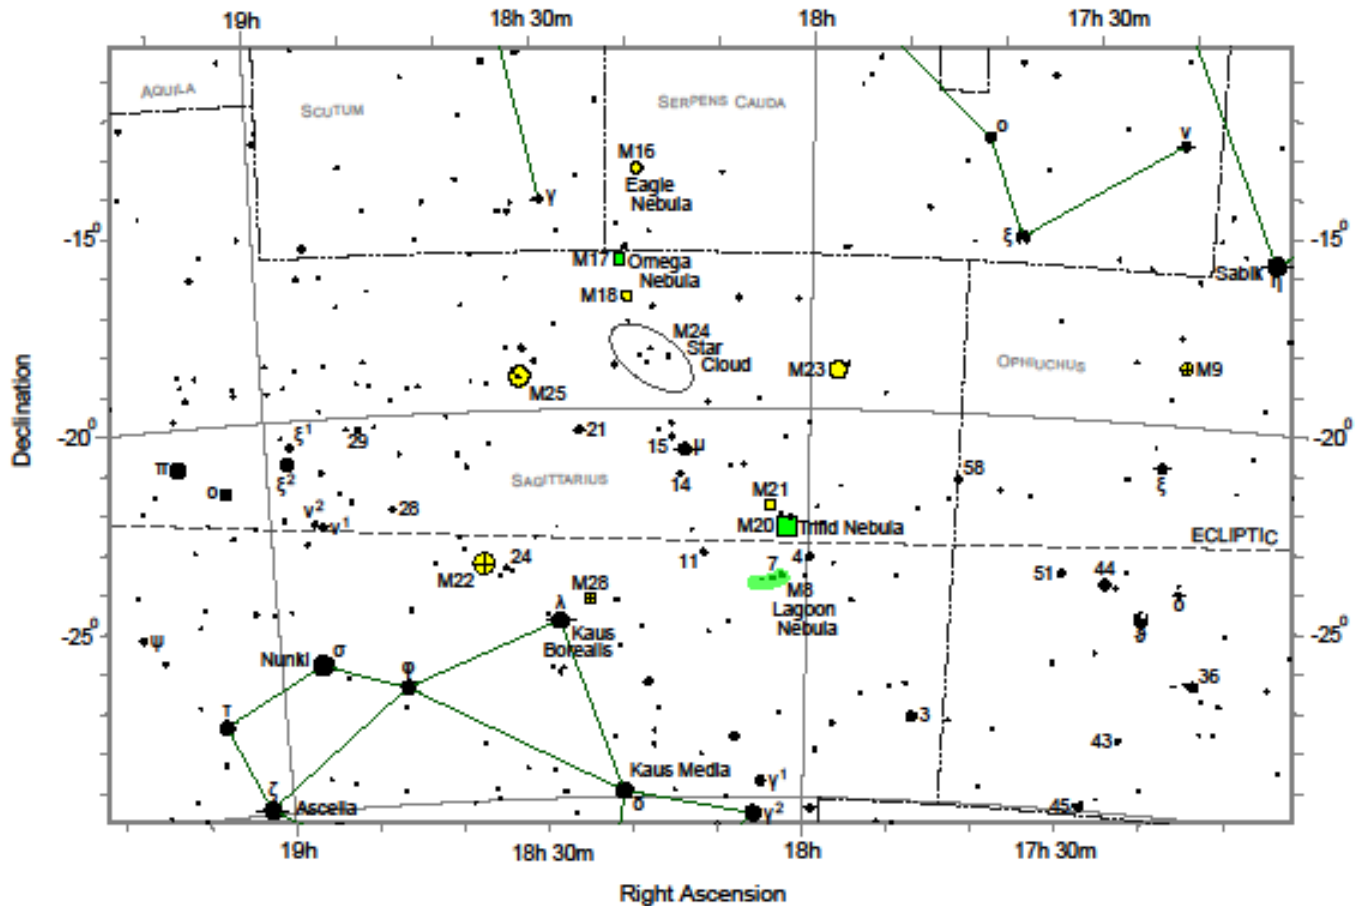

NOVAC/AHSP OBSERVING 201 WORKSHOP

FINDER CHARTS TO USE

ALBERIO COMPONENTS

Albireo - Beta Cygni - β Cyg

BROCCHI'S CLUSTER – THE COATHANGER ASTERISM

LAGOON NEBULA & NEIGHBORS

Messier 8 - M8 - Lagoon Nebula

Messier Finder Chart for M16 Eagle Nebula, M17 Omega Nebula, M18, M23, M24 Star Cloud, M25

Also shown M8 Lagoon Nebula, M9, M20 Trifid Nebula, M21, M22 and M28

star magnitudes	Double star	Variable stars	Open cluster	Globular cluster	Bright nebulae

LAGOON NEBULA ZOOMED

Messier 13 - M13 - Hercules Globular Cluster

M81 GALAXY
(M82 NEARBY,
FAINTER)