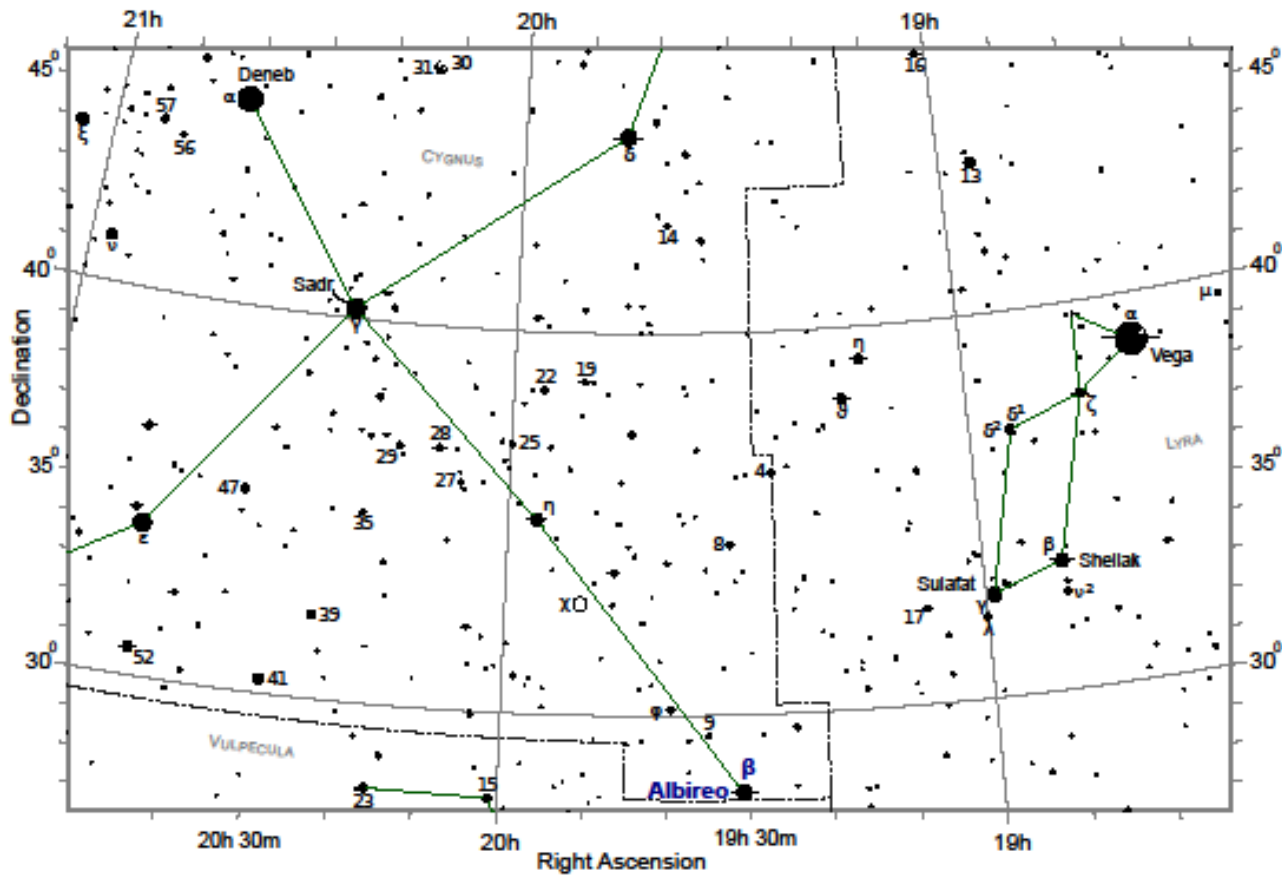

NOVAC/AHSP OBSERVING 201 WORKSHOP

FINDER CHARTS TO USE

ALBERIO COMPONENTS

Albireo - Beta Cygni - β Cyg

BROCCHI'S CLUSTER – THE COATHANGER ASTERISM

LAGOON NEBULA & NEIGHBORS

Messier 8 - M8 - Lagoon Nebula

Messier Finder Chart for M16 Eagle Nebula, M17 Omega Nebula, M18, M23, M24 Star Cloud, M25

Also shown M8 Lagoon Nebula, M9, M20 Trifid Nebula, M21, M22 and M28

star magnitudes	Double star	Variable stars	Open cluster	Globular cluster	Bright nebulae

LAGOON NEBULA ZOOMED

Messier 13 - M13 - Hercules Globular Cluster

M81 GALAXY
(M82 NEARBY,
FAINTER)