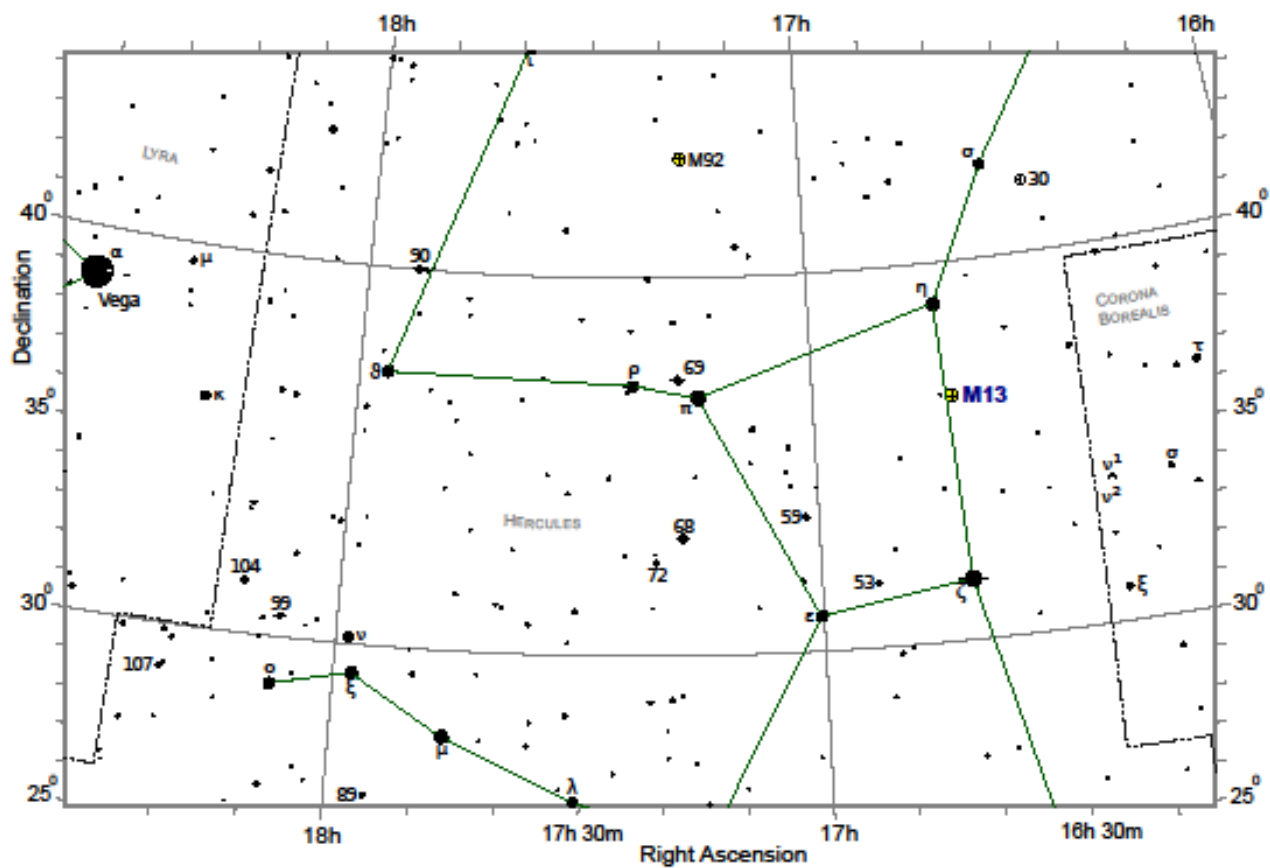

NOVAC/AHSP OBSERVING 201 WORKSHOP

FINDER CHARTS TO USE

ALBERIO COMPONENTS

Albireo - Beta Cygni - β Cyg

BROCCHI'S CLUSTER – THE COATHANGER ASTERISM

LAGOON NEBULA & NEIGHBORS

Messier 8 - M8 - Lagoon Nebula

Messier Finder Chart for M16 Eagle Nebula, M17 Omega Nebula, M18, M23, M24 Star Cloud, M25

Also shown M8 Lagoon Nebula, M9, M20 Trifid Nebula, M21, M22 and M28

star magnitudes	Double star	Variable stars	Open cluster	Globular cluster	Bright nebulae

LAGOON NEBULA ZOOMED

Messier 13 - M13 - Hercules Globular Cluster

M81 GALAXY
(M82 NEARBY,
FAINTER)